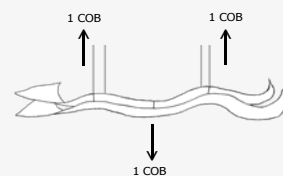

a tempo perso 100a3

Model - A