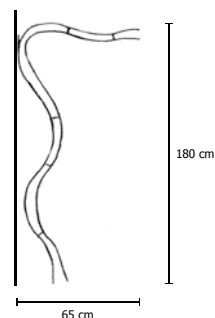

a tempo perso p 180

Size lamp
Wall lamp
in hand-thumped aluminium
cm 180X9
Aluminium base
cm 18X9X3,5
Weight kg 2,5

Electric supply
2 led COB
10W - max 500mA
3900 Lm emitted
3000°K - CRI 85
Phase cut dimmable
power supply included
2700°K and other dimming
ways on request

Finishing
TOTAL PAINTED:
embossed white..B - embossed black..N
metallic anthracite..MA - coffee..CA - purple red..PR
embossed brown..BR - sahara..S - champagne..CH
antique pink..R
TOTAL LEAF: silver..TA - gold..TO - copper..TR
TOTAL LEAF: bronze..TB
DOUBLE FINISHING: painting and leaf
DOUBLE FINISHING: painting and bronze leaf

Price tax excluded
€ 923,00
€ 965,00
€ 1.134,00
€ 1.011,00
€ 1.113,00

a tempo perso orizzontale