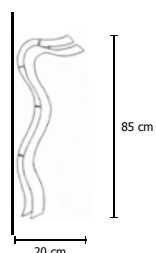

a tempo perso p 85

Size lamp
Wall lamp
in hand-thumped aluminium
cm 85X15
Aluminium base
cm 18X9X3,5
Weight kg 1,1

Electric supply
2 led COB
10W - max 500mA
3900 Lm emitted
3000°K - CRI 85
Phase cut dimmable
power supply included
2700°K and other dimming
ways on request

Finishing
TOTAL PAINTED:
embossed white..B - embossed black..N
metallic anthracite..MA - coffee..CA - purple red..PR
embossed brown..BR - sahara..S - champagne..CH
antique pink..R
TOTAL LEAF: silver..TA - gold..TO - copper..TR
TOTAL LEAF: bronze..TB
DOUBLE FINISHING: painting and leaf
DOUBLE FINISHING: painting and bronze leaf

Price tax excluded
€ 572,00
€ 612,00
€ 717,00
€ 650,00
€ 715,00