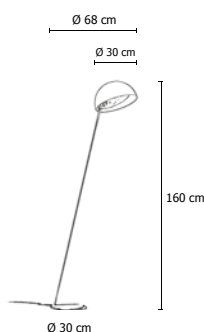

BUCOLA T30

Floor lamp
in painted steel
cm 30X30X160

Steel base Ø cm 30

Dome Ø cm 30

Spread cm 68

Silicon cable cm 200

Weight kg 8

1 led module
16W - 230V
1800 Lm emitted
3000°K - CRI 85
Electronic floor dimmer

2700°K on request

TOTAL PAINTED:
embossed white..B - embossed black..N
metallic anthracite..MA - coffee..CA - purple red..PR
embossed brown..BR - sahara..S - champagne..CH
antique pink..R

TOTAL LEAF: silver..TA - gold..TO - copper..TR

TOTAL LEAF: bronze..TB

DOUBLE FINISHING: painting and leaf

DOUBLE FINISHING: painting and bronze leaf

€ 816,00

€ 827,00

€ 913,00

€ 842,00

€ 925,00