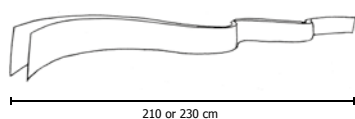

Size lamp
Wall lamp
in hand-thumped aluminium
cm 230X9
or
cm 210x15
Aluminium base
cm 18X9X3,5
Weight kg 2,5

Electric supply
2 led COB
10W - max 500mA
3900 Lm emitted
3000°K - CRI 85
Phase cut dimmable
power supply included
2700°K and other dimming
ways on request

Finishing
TOTAL PAINTED:
embossed white..B - embossed black..N
metallic anthracite..MA - coffee..CA - purple red..PR
embossed brown..BR - sahara..S - champagne..CH
antique pink..R
TOTAL LEAF: silver..TA - gold..TO - copper..TR
TOTAL LEAF: bronze..TB
DOUBLE FINISHING: painting and leaf
DOUBLE FINISHING: painting and bronze leaf

Price tax excluded
€ 923,00
€ 965,00
€ 1.134,00
€ 1.011,00
€ 1.113,00