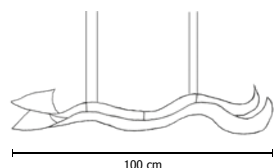

a tempo perso 100a2

Size lamp
Suspension lamp
in hand-thumped aluminium
cm 100X20
Aluminium base
cm 18X9X3,5
4 steel cables cm 200
Silicon cable cm 200
Weight kg 2,3

Electric supply
2 led COB
10W - max 500mA
3900 Lm emitted
3000°K - CRI 85
Phase cut dimmable
power supply included
2700°K and other dimming
ways on request

Finishing
TOTAL PAINTED:
embossed white..B - embossed black..N
metallic anthracite..MA - coffee..CA - purple red..PR
embossed brown..BR - sahara..S - champagne..CH
antique pink..R
TOTAL LEAF: silver..TA - gold..TO - copper..TR
TOTAL LEAF: bronze..TB
DOUBLE FINISHING: painting and leaf
DOUBLE FINISHING: painting and bronze leaf

Price tax excluded
€ 838,00
€ 881,00
€ 1.033,00
€ 929,00
€ 1.023,00