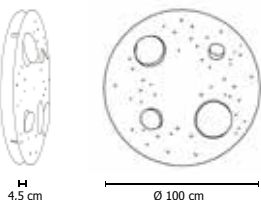

Buchi p/pl 100

Wall/ceiling lamp
in aluminium
Ø cm 100X4,5

Weight kg 8,8

6 led COB
10W - max 2100mA
11700 Lm emitted
3000°K - CRI 85
Phase cut dimmable
power supplies included

2700°K and other dimming
ways on request

TOTAL PAINTED:
embossed white..B - embossed black..N
metallic anthracite..MA - coffee..CA - purple red..PR
embossed brown..BR - sahara..S - champagne..CH
antique pink..R

TOTAL LEAF: silver..TA - gold..TO - copper..TR

TOTAL LEAF: bronze..TB

DOUBLE FINISHING: painting and leaf

DOUBLE FINISHING: painting and bronze leaf

€ 1.239,00

€ 1.275,00

€ 1.402,00

€ 1.338,00

€ 1.472,00