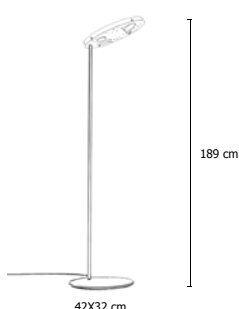

BUCHI Terra