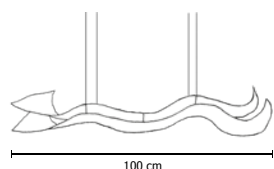

a tempo perso 100a3

Size lamp
Suspension lamp
in hand-thumped aluminium
cm 100X20
Aluminium base
cm 18X9X3,5
4 steel cables cm 200
Silicon cable cm 200
Weight kg 2,4

Electric supply
3 led COB
10W - max 1400mA
7900 Lm emitted
3000°K - CRI 85
Phase cut dimmable
power supply included
2700°K and other dimming
ways on request

Finishing
TOTAL PAINTED:
embossed white..B - embossed black..N
metallic anthracite..MA - coffee..CA - purple red..PR
embossed brown..BR - sahara..S - champagne..CH
antique pink..R
TOTAL LEAF: silver..TA - gold..TO - copper..TR
TOTAL LEAF: bronze..TB
DOUBLE FINISHING: painting and leaf
DOUBLE FINISHING: painting and bronze leaf

Price tax excluded
€ 970,00
€ 1.012,00
€ 1.189,00
€ 1.062,00
€ 1.169,00