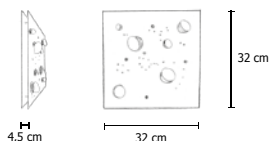

Buchi p/pl 32

Wall/ceiling lamp
in steel
cm 32X32X4,5

Weight kg 1,8

Electric supply

2 led COB
10W - max 500mA
3900 Lm emitted
3000°K - CRI 85
Phase cut dimmable
power supply included

2700°K and other dimming
ways on request

Finishing

TOTAL PAINTED:
embossed white..B - embossed black..N
metallic anthracite..MA - coffee..CA - purple red..PR
embossed brown..BR - sahara..S - champagne..CH
antique pink..R

TOTAL LEAF: silver..TA - gold..TO - copper..TR

TOTAL LEAF: bronze..TB

DOUBLE FINISHING: painting and leaf

DOUBLE FINISHING: painting and bronze leaf

Price tax excluded

€ 494,00

€ 507,00

€ 558,00

€ 532,00

€ 586,00