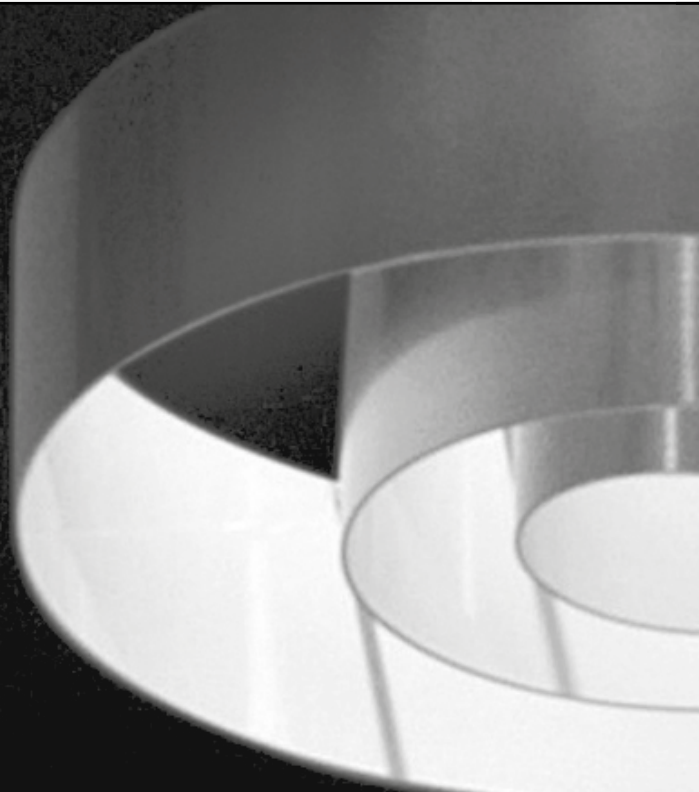

Hué Led sospensione 1	Size lamp	Electric supply	Finishing	Price tax excluded	
	Suspension lamp Ø cm 16X3,6 Steel base Ø cm 7,5X3,6 Silicon coaxial cable cm 150 Weight kg 0,3	1 led 1,5W - max 350mA 150 Lm emitted 3000°K - CRI>80 Power supply included 2700°K on request	TOTAL PAINTED: embossed white..B - embossed black..N metallic anthracite..MA - coffee..CA - purple red..PR embossed brown..BR - sahara..S - champagne..CH antique pink..R TOTAL LEAF: silver..TA - gold..TO - copper..TR TOTAL LEAF: bronze..TB DOUBLE FINISHING: painting and leaf DOUBLE FINISHING: painting and bronze leaf	€ 242,00 € 242,00 € 266,00 € 255,00 € 278,00	
Hué Led sospensione 10		Suspension lamp 10 small Hué Ø cm 16X3,6 Steel base Ø cm 50X7 Silicon coaxial cables n. 10 cm 150 Lamps weight kg 2,2 Base weight Kg 8	10 led 1,5W - max 350mA 1500 Lm emitted 3000°K - CRI>80 Power supplies included 2700°K and dimming on request	TOTAL PAINTED: embossed white..B - embossed black..N metallic anthracite..MA - coffee..CA - purple red..PR embossed brown..BR - sahara..S - champagne..CH antique pink..R TOTAL LEAF: silver..TA - gold..TO - copper..TR TOTAL LEAF: bronze..TB DOUBLE FINISHING: painting and leaf DOUBLE FINISHING: painting and bronze leaf	€ 1.747,00 € 1.747,00 € 1.920,00 € 1.836,00 € 2.019,00
Hué Led sospensione 20		Suspension lamp 20 small Hué Ø cm 16X3,6 Steel base Ø cm 70X7 Silicon coaxial cables n. 10 cm 150 n. 10 cm 200 Lamps weight kg 4,5 Base weight Kg 10	20 led 1,5W - max 350mA 3000 Lm emitted 3000°K - CRI>80 Power supplies included 2700°K and dimming on request	TOTAL PAINTED: embossed white..B - embossed black..N metallic anthracite..MA - coffee..CA - purple red..PR embossed brown..BR - sahara..S - champagne..CH antique pink..R TOTAL LEAF: silver..TA - gold..TO - copper..TR TOTAL LEAF: bronze..TB DOUBLE FINISHING: painting and leaf DOUBLE FINISHING: painting and bronze leaf	€ 3.501,00 € 3.501,00 € 3.852,00 € 3.675,00 € 4.042,00
Hué Led sospensione 30		Suspension lamp 30 small Hué Ø cm 16X3,6 Steel base Ø cm 90X7 Silicon coaxial cables n. 15 cm 150 n. 10 cm 200 n. 5 cm 300 Lamps weight kg 6,9 Base weight Kg 15	30 led 1,5W - max 350mA 4500 Lm emitted 3000°K - CRI>80 Power supplies included 2700°K and dimming on request	TOTAL PAINTED: embossed white..B - embossed black..N metallic anthracite..MA - coffee..CA - purple red..PR embossed brown..BR - sahara..S - champagne..CH antique pink..R TOTAL LEAF: silver..TA - gold..TO - copper..TR TOTAL LEAF: bronze..TB DOUBLE FINISHING: painting and leaf DOUBLE FINISHING: painting and bronze leaf	€ 5.150,00 € 5.150,00 € 5.665,00 € 5.410,00 € 5.946,00