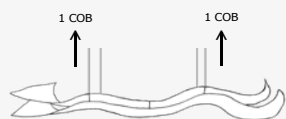

POSSIBLE SOLUTIONS

a tempo perso 100a2

Model - A