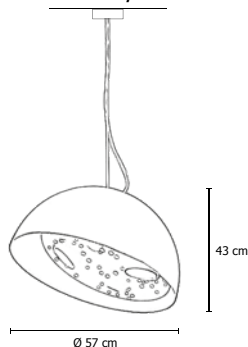

BUCOLA S57/4