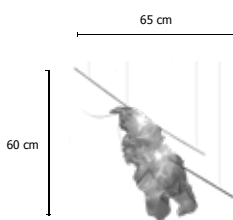

Parachute ...

Petite Parachute