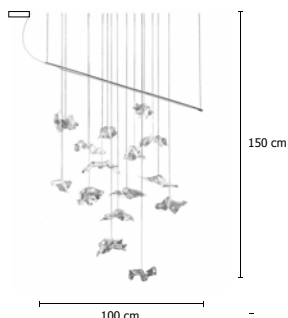

Nuvole di Drago ...

Nuvole di Drago a 1

Size lamp

Suspension lamp
1 small cloud
in brass or copper
interlaced wire meshes
cm 17X8

Steel base
Ø cm 12,5X4

Silicon coaxial cable cm 150

Weight kg 0,30

Electric supply

1 led
3W - max 700mA
300 Lm emitted
3000°K - CRI>80
Power supply included

2700°K on request

Finishing

Brass and copper
interlaced wire meshes

Price tax excluded

€ 410,00

Nuvole di Drago

Suspension lamp
15 small clouds
in brass and copper
interlaced wire meshes
cm 100X150

Aluminium base
cm 18X9X3,5

Weight kg 1,3

Led bar
25W max 700mA
4000 Lm emitted
3000°K - CRI 85
Phase cut dimmable
power supply included

2700°K and other dimming
ways on request

Brass and copper
interlaced wire meshes