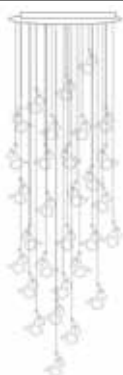

TOTAL LEAF: bronze..TB

Price tax excluded

€ 3.227,00

€ 3.350,00

€ 3.670,00

Curve s a 30

Suspension lamp
in hand made
polished steel
30 small curve
cm 9X14X24

Steel base Ø cm 90X7

TOTAL LEAF: silver..TA - gold..TO - copper..TR

TOTAL LEAF: bronze..TB

€ 4.954,00

€ 5.153,00

€ 5.668,00

Curve s a 30
Plus

Suspension lamp
in hand made
polished steel
30 small curve
cm 9X14X24

Steel base Ø cm 90X7