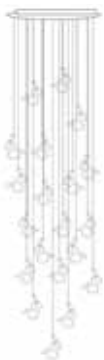

Curve s a 20
Plus

Size lamp

Suspension lamp
in hand made
polished steel
20 small curve
cm 9X14X24

Steel base Ø cm 70X7

Silicon coaxial cables
n. 5 cm 100
n. 10 cm 150
n. 5 cm 200

Lamps weight kg 9,6
Base weight kg 12,5

Electric supply

20 suspended Ministar led
6 Ministar led on the base
52W - max 500mA
16800 Lm emitted
3000°K - CRI>85
Phase cut dimmable
power supply included

2700°K and other dimming
ways on request

Finishing

TOTAL PAINTED:
embossed white..B - embossed black..N
metallic anthracite..MA - coffee..CA - purple red..PR
embossed brown..BR - sahara..S - champagne..CH
antique pink..R

TOTAL LEAF: silver..TA - gold..TO - copper..TR

TOTAL LEAF: bronze..TB

Price tax excluded

€ 3.227,00

€ 3.350,00

€ 3.670,00