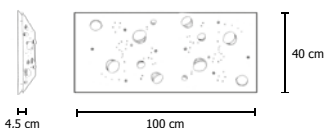

Buchi p/pl 100X40

Wall/ceiling lamp
in aluminium
cm 100X40X4,5

Weight kg 4,5

4 led COB
10W - max 500mA
7800 Lm emitted
3000°K - CRI 85
Phase cut dimmable
power supply included

2700°K and other dimming
ways on request

TOTAL PAINTED:
embossed white..B - embossed black..N
metallic anthracite..MA - coffee..CA - purple red..PR
embossed brown..BR - sahara..S - champagne..CH
antique pink..R

TOTAL LEAF: silver..TA - gold..TO - copper..TR

TOTAL LEAF: bronze..TB

DOUBLE FINISHING: painting and leaf

DOUBLE FINISHING: painting and bronze leaf

€ 898,00

€ 923,00

€ 1.015,00

€ 969,00

€ 1.066,00