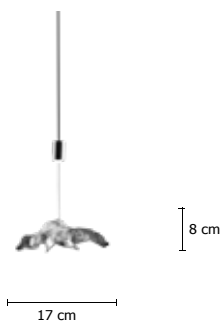

Nuvole di Drago ...

Nuvole di Drago a 1