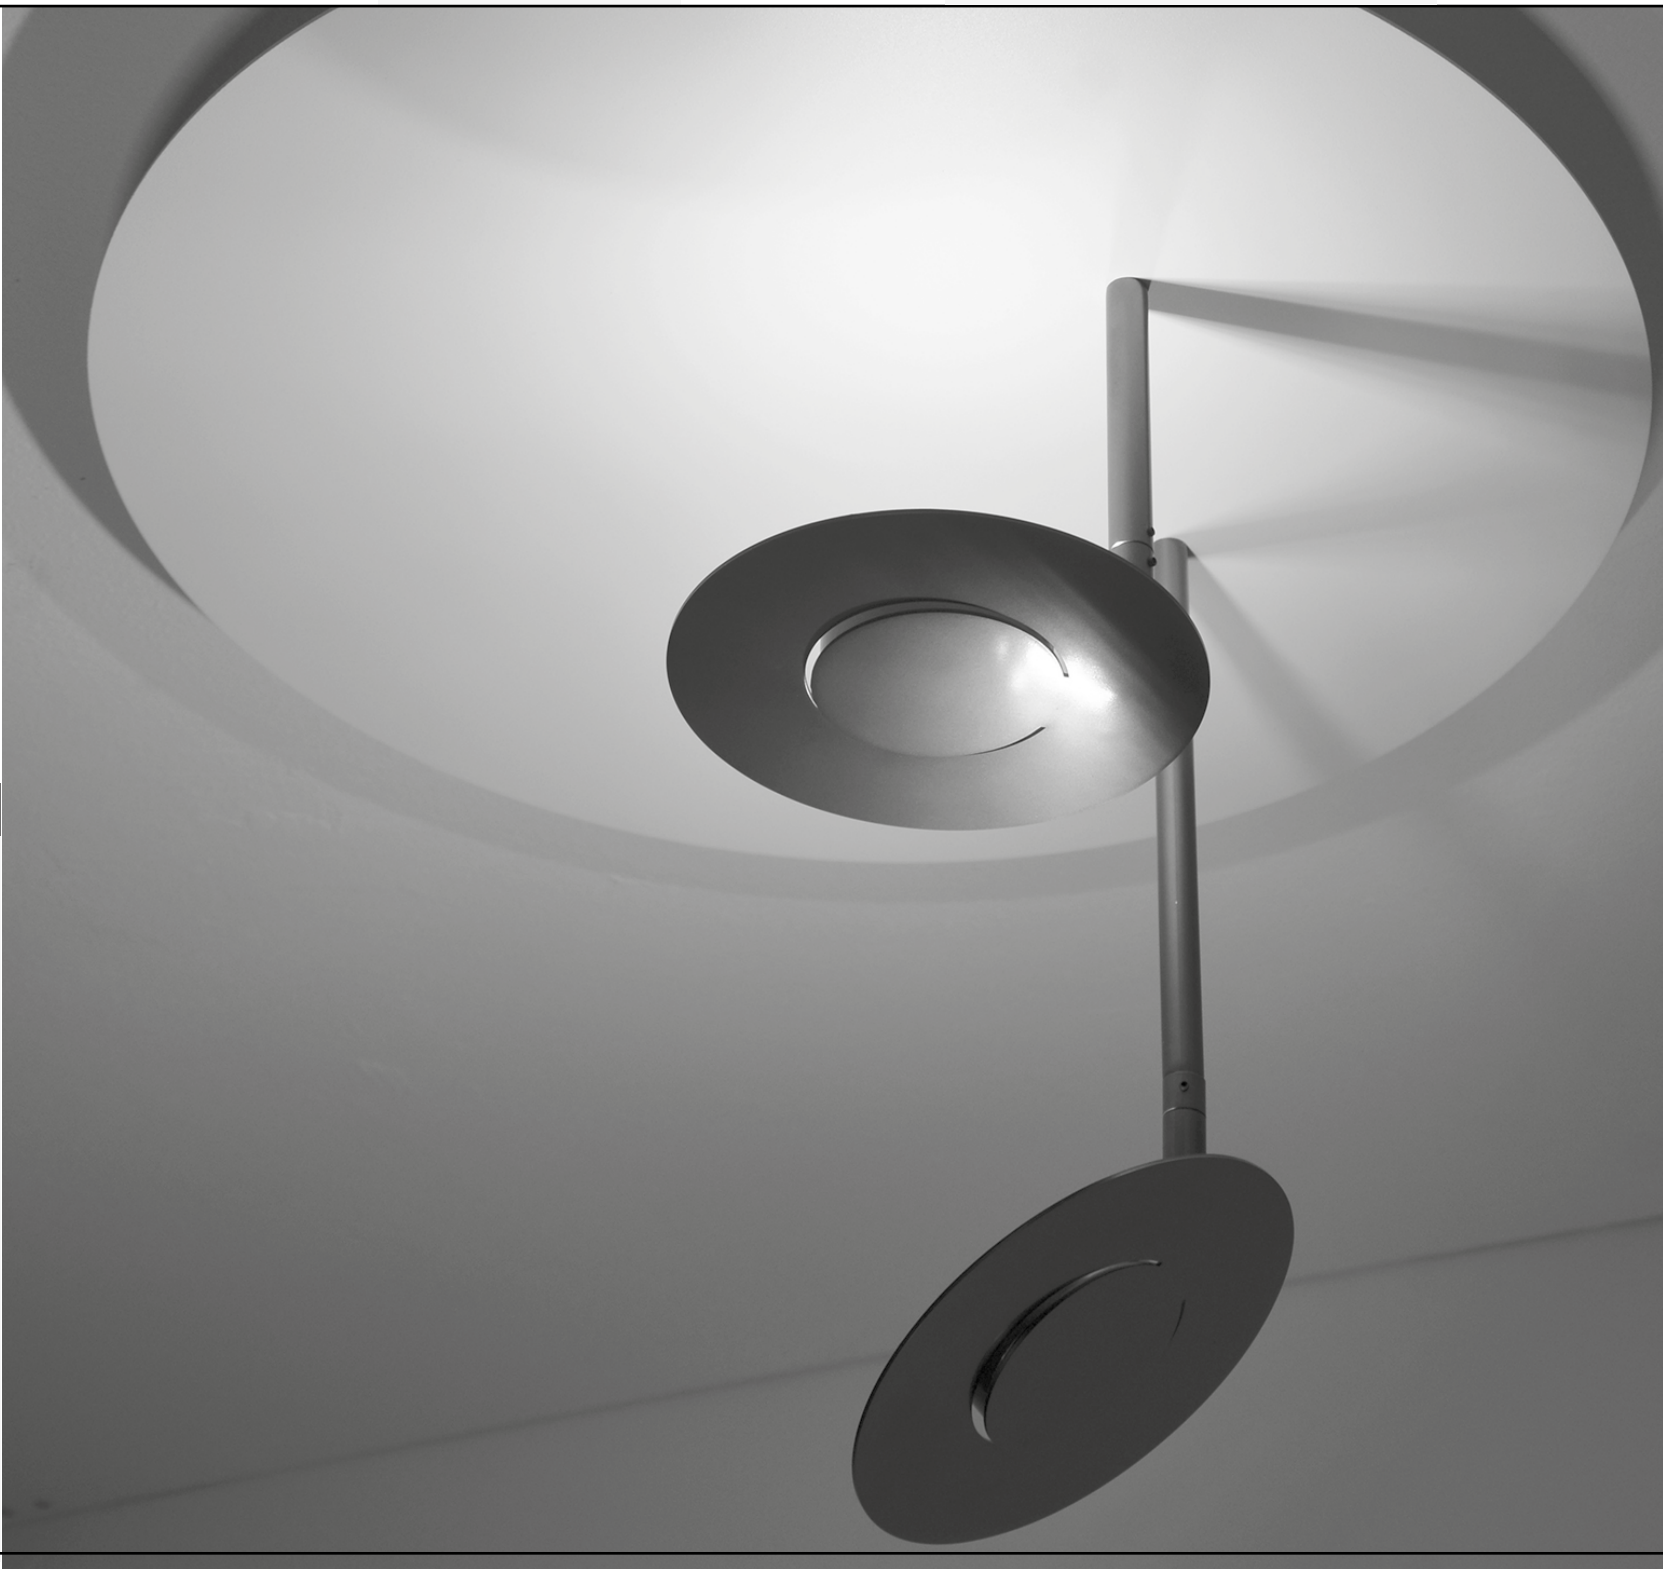

silver leaf.....TA
gold leaf.....TO
copper.....TR
bronze leaf.....TB

Buchi zero 20 p/pl	Size lamp	Electric supply	Finishing	Price tax excluded
	<p>Wall/ceiling lamp in polished steel ø cm 15X7,5</p> <p>Steel base ø cm 5,5X2</p> <p>Spread cm 7,5</p> <p>Weight kg 0,37</p>	<p>led module 16W – 230V 1800 Lm emitted 3000°K – CRI>90 Dimmable</p> <p>2700°K on request</p>	<p>TOTAL PAINTED: embossed white..B - embossed black..N metallic anthracite..MA - coffee..CA - purple red..PR embossed brown..BR - sahara..S - champagne..CH antique pink..R</p> <hr/> <p>TOTAL LEAF: silver..TA - gold..TO - copper..TR</p> <hr/> <p>TOTAL LEAF: bronze..TB</p>	<p>€ 210,00</p> <hr/> <p>€ 222,00</p> <hr/> <p>€ 242,00</p>
Buchi zero 20 p/pl	<p>Wall/ceiling lamp in polished steel ø cm 20X8</p> <p>Steel base ø cm 7X2</p> <p>Spread cm 8</p> <p>Weight kg 0,57</p>	<p>led module 16W – 230V 1800 Lm emitted 3000°K – CRI>90 Dimmable</p> <p>2700°K on request</p>	<p>TOTAL PAINTED: embossed white..B - embossed black..N metallic anthracite..MA - coffee..CA - purple red..PR embossed brown..BR - sahara..S - champagne..CH antique pink..R</p> <hr/> <p>TOTAL LEAF: silver..TA - gold..TO - copper..TR</p> <hr/> <p>TOTAL LEAF: bronze..TB</p>	<p>€ 221,00</p> <hr/> <p>€ 235,00</p> <hr/> <p>€ 252,00</p>