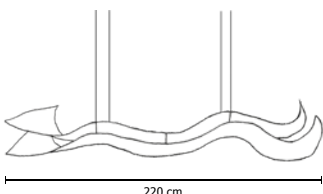

a tempo perso 220