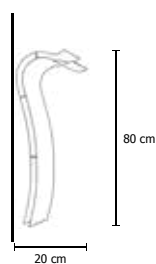

a tempo perso ...

a tempo perso p 80

Size lamp
 Wall lamp
 in hand-thumped aluminium
 cm 80X20
 Aluminium base
 cm 18X9X3,5
 Weight kg 1,1

Electric supply
 2 led COB
 10W - max 500mA
 3900 Lm emitted
 3000°K - CRI 85
 Phase cut dimmable
 power supply included
 2700°K and other dimming
 ways on request