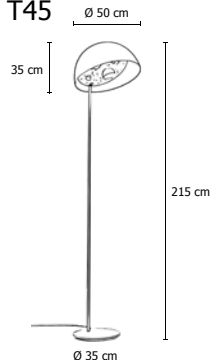

Bucola ...

BUCOLA S30

Size lamp

Suspension lamp
in aluminium
Ø cm 30

Steel base
Ø cm 7,5X2,1

Silicon cable cm 200

Weight kg 1,2

Electric supply

1 led module
16W - 230V
1800 Lm emitted
3000°K - CRI 85

2700°K on request
Dimmable

Finishing

TOTAL PAINTED:
embossed white..B - embossed black..N
metallic anthracite..MA - coffee..CA - purple red..PR
embossed brown..BR - sahara..S - champagne..CH
antique pink..R

TOTAL LEAF: silver..TA - gold..TO - copper..TR

TOTAL LEAF: bronze..TB

DOUBLE FINISHING: painting and leaf

DOUBLE FINISHING: painting and bronze leaf

Price tax excluded

€ 454,00

€ 466,00

€ 512,00

€ 479,00

€ 528,00

BUCOLA S45/3

Suspension lamp
in aluminium
Ø cm 45

Steel base
Ø cm 12,5X2,5

Steel cable cm 200
Cable with textile braid cm 200

Weight kg 2,6

3 led module
16W - 230V
5400 Lm emitted
3000°K - CRI 85

2700°K on request
Dimmable

TOTAL PAINTED:
embossed white..B - embossed black..N
metallic anthracite..MA - coffee..CA - purple red..PR
embossed brown..BR - sahara..S - champagne..CH
antique pink..R

TOTAL LEAF: silver..TA - gold..TO - copper..TR

TOTAL LEAF: bronze..TB

DOUBLE FINISHING: painting and leaf

DOUBLE FINISHING: painting and bronze leaf

€ 1.137,00

€ 1.175,00

€ 1.380,00

€ 1.214,00

€ 1.426,00

BUCOLA S57/4

Suspension lamp
in aluminium
Ø cm 57

Steel base
Ø cm 12,5X2,5

Steel cable cm 200
Cable with textile braid cm 200

Weight kg 4,15

4 led module
16W - 230V
7200 Lm emitted
3000°K - CRI 85

2700°K on request
Dimmable

TOTAL PAINTED:
embossed white..B - embossed black..N
metallic anthracite..MA - coffee..CA - purple red..PR
embossed brown..BR - sahara..S - champagne..CH
antique pink..R

TOTAL LEAF: silver..TA - gold..TO - copper..TR

TOTAL LEAF: bronze..TB

DOUBLE FINISHING: painting and leaf

DOUBLE FINISHING: painting and bronze leaf

€ 1.468,00

€ 1.504,00