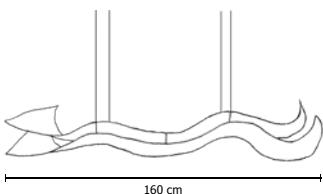

a tempo perso 160