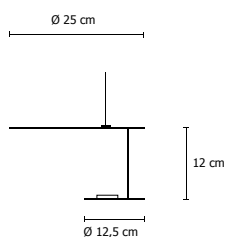

BASE

DISC

DoppioZero 25 Sosp

Size lamp

Suspension lamp
in polished steel
Ø cm 25X12

Steel base
Ø cm 12,5X3

Silicon coaxial cable cm 150

Weight kg 1,1