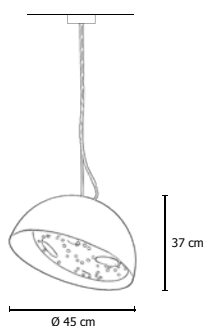

BUCOLA S45/3

Suspension lamp
in aluminium
Ø cm 45

Steel base
Ø cm 12,5X2,5

Steel cable cm 200
Cable with textile braid cm 200

Weight kg 2,6

3 led module
16W - 230V
5400 Lm emitted
3000°K - CRI 85

2700°K on request
Dimmable

TOTAL PAINTED:
embossed white..B - embossed black..N
metallic anthracite..MA - coffee..CA - purple red..PR
embossed brown..BR - sahara..S - champagne..CH
antique pink..R

TOTAL LEAF: silver..TA - gold..TO - copper..TR

TOTAL LEAF: bronze..TB

DOUBLE FINISHING: painting and leaf

DOUBLE FINISHING: painting and bronze leaf

€ 1.137,00

€ 1.175,00

€ 1.380,00

€ 1.214,00

€ 1.426,00