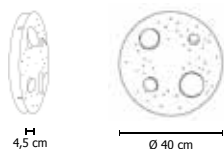

Buchi p/pl 40

Wall/ceiling lamp
in steel
Ø cm 40X4,5

Weight kg 2,2

2 led COB
10W - max 500mA
3900 Lm emitted
3000°K - CRI 85
Phase cut dimmable
power supply included

2700°K and other dimming
ways on request

TOTAL PAINTED:
embossed white..B - embossed black..N
metallic anthracite..MA - coffee..CA - purple red..PR
embossed brown..BR - sahara..S - champagne..CH
antique pink..R

TOTAL LEAF: silver..TA - gold..TO - copper..TR

TOTAL LEAF: bronze..TB

DOUBLE FINISHING: painting and leaf

DOUBLE FINISHING: painting and bronze leaf

€ 494,00

€ 507,00

€ 558,00

€ 532,00

€ 586,00