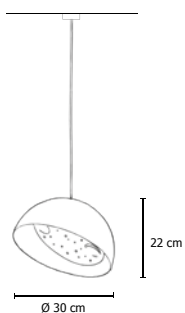

Bucola ...

BUCOLA S30

Size lamp

Suspension lamp
in aluminium
Ø cm 30

Steel base
Ø cm 7,5X2,1

Silicon cable cm 200

Weight kg 1,2

Electric supply

1 led module
16W - 230V
1800 Lm emitted
3000°K - CRI 85

2700°K on request
Dimmable

Finishing

TOTAL PAINTED:
embossed white..B - embossed black..N
metallic anthracite..MA - coffee..CA - purple red..PR
embossed brown..BR - sahara..S - champagne..CH
antique pink..R

TOTAL LEAF: silver..TA - gold..TO - copper..TR

TOTAL LEAF: bronze..TB

DOUBLE FINISHING: painting and leaf

DOUBLE FINISHING: painting and bronze leaf

Price tax excluded

€ 454,00

€ 466,00

€ 512,00

€ 479,00

€ 528,00