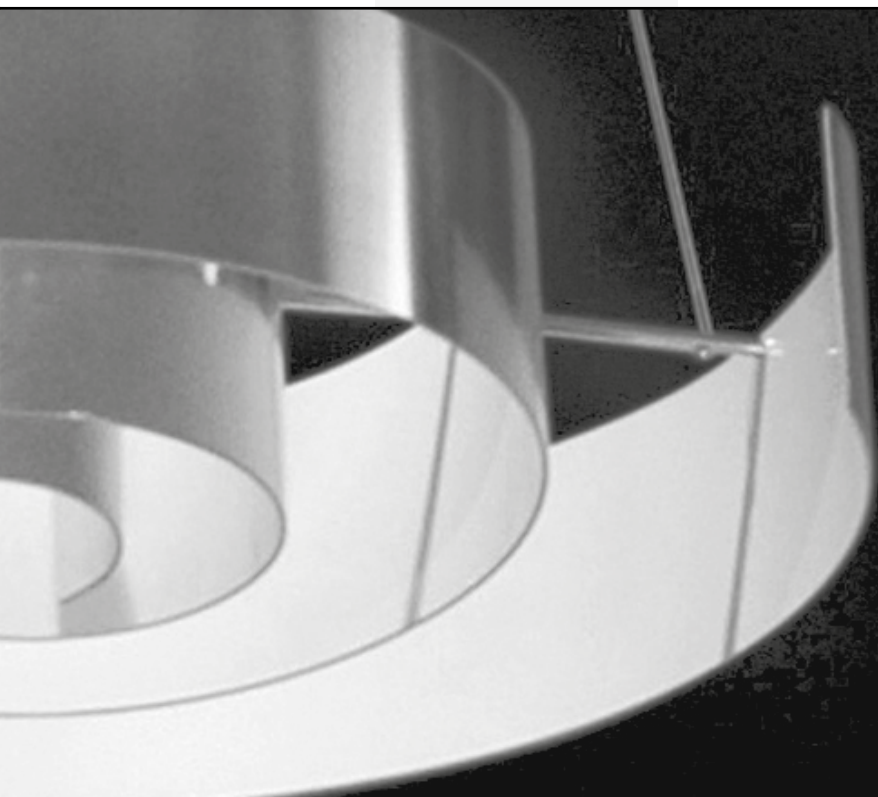

Slowly	Size lamp	Electric supply	Finishing	Price tax excluded
	Floor lamp in polished aluminium Ø cm 48 h 9 Steel base chromed cm 46X9X1,2 Weight kg 5,4	Ministar 35W 12V GY 6.35 included Electronic transformer 20-60W 12V dimmable	TOTAL PAINTED: embossed white..B - embossed black..N metallic anthracite..MA - coffee..CA - purple red..PR embossed brown..BR - sahara..S - champagne..CH antique pink..R TOTAL LEAF: silver..TA - gold..TO - copper..TR TOTAL LEAF: bronze..TB DOUBLE FINISHING: painting and leaf DOUBLE FINISHING: painting and bronze leaf	€ 688,00 € 694,00 € 763,00 € 722,00 € 794,00
Spirale p 35	Wall lamp in polished aluminium Ø cm 35 h 10 Steel base chromed cm 7,5X3,6 Weight kg 1,4	Ministar 35W 12V GY 6.35 included Electronic transformer 50W 12V dimmable	TOTAL PAINTED: embossed white..B - embossed black..N metallic anthracite..MA - coffee..CA - purple red..PR embossed brown..BR - sahara..S - champagne..CH antique pink..R TOTAL LEAF: silver..TA - gold..TO - copper..TR TOTAL LEAF: bronze..TB DOUBLE FINISHING: painting and leaf DOUBLE FINISHING: painting and bronze leaf	€ 591,00 € 596,00 € 655,00 € 626,00 € 687,00
Spirale s 48	Suspension lamp in polished aluminium Ø cm 48 h 10 Steel base cm 14X8 3 steel cables cm 200 Weight kg 2,1	AR111 - GU10 LED 13W - 220V - 45° Dimmable included 900 Lm emitted = 75W 3000°K - CRI>80	TOTAL PAINTED: embossed white..B - embossed black..N metallic anthracite..MA - coffee..CA - purple red..PR embossed brown..BR - sahara..S - champagne..CH antique pink..R TOTAL LEAF: silver..TA - gold..TO - copper..TR TOTAL LEAF: bronze..TB DOUBLE FINISHING: painting and leaf DOUBLE FINISHING: painting and bronze leaf	€ 821,00 € 828,00 € 910,00 € 857,00 € 942,00
Spirale s 110	Suspension lamp in polished aluminium Ø cm 100 h 25 Steel base Ø cm 22X14,5 3 steel cables cm 200 Weight kg 8,4	PAR 38 E27 - LED 15W - 220-240V - 30° included 1100 Lm emitted = 120W 3000°K - CRI>80	TOTAL PAINTED: embossed white..B - embossed black..N metallic anthracite..MA - coffee..CA - purple red..PR embossed brown..BR - sahara..S - champagne..CH antique pink..R TOTAL LEAF: silver..TA - gold..TO - copper..TR TOTAL LEAF: bronze..TB DOUBLE FINISHING: painting and leaf DOUBLE FINISHING: painting and bronze leaf	€ 2.519,00 € 2.544,00 € 2.798,00 € 2.635,00 € 2.860,00