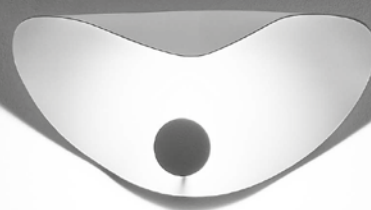

Nuvole di Drago ...

Nuvole di Drago a 1

Size lamp

Suspension lamp
1 small cloud
in brass or copper
interlaced wire meshes
cm 17X8

Steel base
Ø cm 12,5X4

Silicon coaxial cable cm 150

Weight kg 0,30

Electric supply

1 led
3W - max 700mA
300 Lm emitted
3000°K - CRI>80
Power supply included

2700°K on request

Finishing

Brass and copper
interlaced wire meshes

Price tax excluded

€ 410,00

Nuvole di Drago

Suspension lamp
15 small clouds
in brass and copper
interlaced wire meshes
cm 100X150

Aluminium base
cm 18X9X3,5

Weight kg 1,3

Led bar
25W max 700mA
4000 Lm emitted
3000°K - CRI 85
Phase cut dimmable
power supply included

2700°K and other dimming
ways on request

Brass and copper
interlaced wire meshes

€ 1.720,00

Parachute ...

Petite Parachute

Suspension lamp
in brass and copper
interlaced wire meshes
cm 65X40X60

2 polished brass rods cm 65

Steel base
Ø cm 7,5X3

4 steel cables cm 200
2 silicon cables cm 200

Weight kg 0,8

2 E 14 LED
7W 220V
included
2110 Lm emitted = 150W
2700°K - CRI> 85

Brass and copper
interlaced wire meshes

€ 819,00

Parachute

Suspension lamp
in brass and copper
interlaced wire meshes
cm 110X60X120

2 polished brass rods cm 95

Steel base
Ø cm 7,5X3

4 steel cables cm 200
2 silicon cables cm 200

Weight kg 1,4

2 E 14 LED
7W 220V
included
2110 Lm emitted = 150W
2700°K - CRI> 85

Brass and copper
interlaced wire meshes

€ 1.621,00