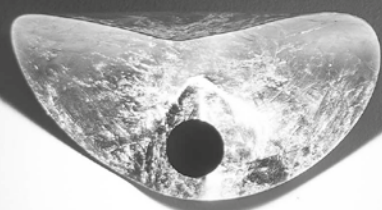

Nuvole di Drago ...

Nuvole di Drago a 1

Size lamp

Suspension lamp
1 small cloud
in brass or copper
interlaced wire meshes
cm 17X8

Steel base
Ø cm 12,5X4

Silicon coaxial cable cm 150

Weight kg 0,30

Electric supply

1 led
3W - max 700mA
300 Lm emitted
3000°K - CRI>80
Power supply included

2700°K on request

Finishing

Brass and copper
interlaced wire meshes

Price tax excluded

€ 410,00

Nuvole di Drago

Suspension lamp
15 small clouds
in brass and copper
interlaced wire meshes
cm 100X150

Aluminium base
cm 18X9X3,5

Weight kg 1,3

Led bar
25W max 700mA
4000 Lm emitted
3000°K - CRI 85
Phase cut dimmable
power supply included

2700°K and other dimming
ways on request

Brass and copper
interlaced wire meshes

€ 1.720,00

Parachute ...

Petite Parachute

Suspension lamp
in brass and copper
interlaced wire meshes
cm 65X40X60

2 polished brass rods cm 65

Steel base
Ø cm 7,5X3

4 steel cables cm 200
2 silicon cables cm 200

Weight kg 0,8

2 E 14 LED
7W 220V
included
2110 Lm emitted = 150W
2700°K - CRI> 85

Brass and copper
interlaced wire meshes

€ 819,00

Parachute

Suspension lamp
in brass and copper
interlaced wire meshes
cm 110X60X120

2 polished brass rods cm 95

Steel base
Ø cm 7,5X3

4 steel cables cm 200
2 silicon cables cm 200

Weight kg 1,4

2 E 14 LED
7W 220V
included
2110 Lm emitted = 150W
2700°K - CRI> 85

Brass and copper
interlaced wire meshes

€ 1.621,00