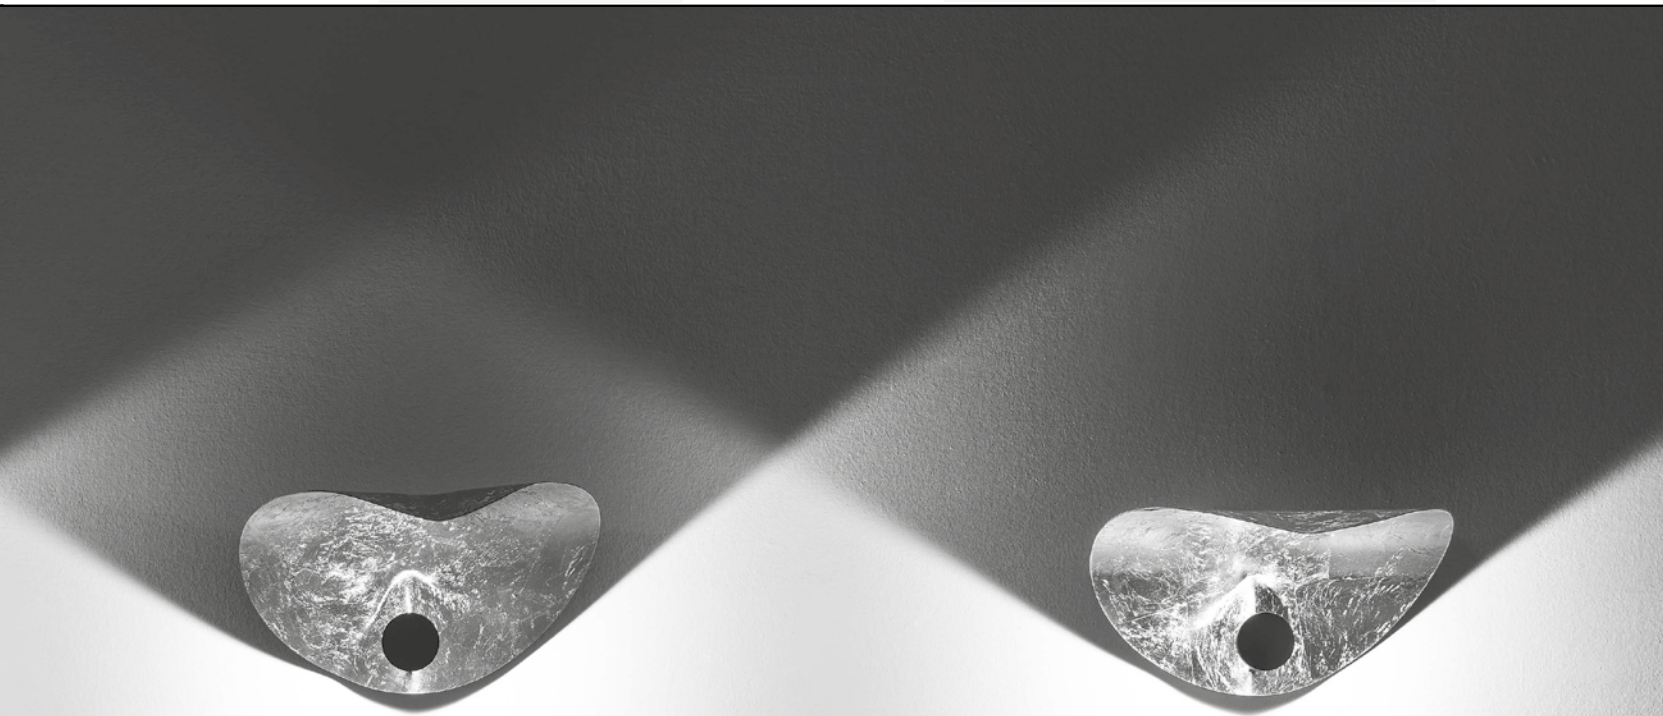

Chapeau! terra	Floor lamp in anodized aluminium cm 35X40X180 Steel base Ø cm 35 Weight kg 9	1 led COB 14W - 350mA 2900 Lm emitted 3000°K - CRI 85 Phase cut dimmable power supply included 2700°K and other dimming ways on request	TOTAL PAINTED: embossed white..B - embossed black..N metallic anthracite..MA - coffee..CA - purple red..PR embossed brown..BR - sahara..S - champagne..CH antique pink..R TOTAL LEAF: silver..TA - gold..TO - copper..TR TOTAL LEAF: bronze..TB DOUBLE FINISHING: painting and leaf DOUBLE FINISHING: painting and bronze leaf	€ 890,00 € 962,00 € 1.078,00 € 974,00 € 1.052,00

Pois ... Pois				
	Wall/ceiling lamp in polished steel Ø cm 25X15 Spread cm 15 Weight kg 1	1 led COB 14W - 350mA 2900 Lm emitted 3000°K - CRI 85 Phase cut dimmable power supply included 2700°K on request	TOTAL PAINTED: embossed white..B - embossed black..N metallic anthracite..MA - coffee..CA - purple red..PR embossed brown..BR - sahara..S - champagne..CH antique pink..R (LED HOLDER DISC BY CHOICE BLACK OR WHITE) TOTAL LEAF BASE: silver..TA - gold..TO - copper..TR (LED HOLDER DISC BY CHOICE BLACK OR WHITE) TOTAL LEAF BASE: bronze..TB (LED HOLDER DISC BY CHOICE BLACK OR WHITE)	€ 281,00 € 297,00 € 319,00