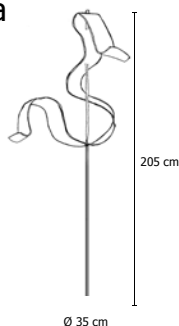

Curve ...
Curve terra

Floor lamp
in hand-made
polished aluminium
cm 205X60X40

Chromed steel base
Ø cm 35X1

Weight kg 8,7

Double switch:

2 strips 36 led 6W 24V

+

1 led COB

10W max 250mA

1100 Lm emitted

3000°K - CRI>80

2 power supplies included

2700°K on request

TOTAL PAINTED:
embossed white..B - embossed black..N
metallic anthracite..MA - coffee..CA - purple red..PR
embossed brown..BR - sahara..S - champagne..CH
antique pink..R

TOTAL LEAF: silver..TA - gold..TO - copper..TR

TOTAL LEAF: bronze..TB

DOUBLE FINISHING: painting and leaf

DOUBLE FINISHING: painting and bronze leaf

€ 1.736,00

€ 1.768,00

€ 1.948,00

€ 1.789,00

€ 1.966,00

Curve sospensione