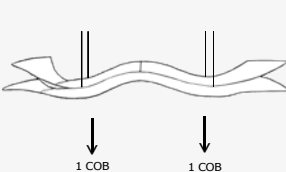

a tempo perso 160

Size lamp

Suspension lamp
in hand-thumped aluminium
cm 160X40

Aluminium base
cm 18X9X3,5

4 steel cables cm 200
Silicon cable cm 200

Weight kg 7,5

Electric supply

4 led COB
10W - max 2100mA
11780 Lm emitted
3000°K - CRI 85
Phase cut dimmable
power supply included

2700°K and other dimming
ways on request

Finishing

TOTAL PAINTED:
embossed white..B - embossed black..N
metallic anthracite..MA - coffee..CA - purple red..PR
embossed brown..BR - sahara..S - champagne..CH
antique pink..R

TOTAL LEAF: silver..TA - gold..TO - copper..TR

TOTAL LEAF: bronze..TB

DOUBLE FINISHING: painting and leaf

DOUBLE FINISHING: painting and bronze leaf

Price tax excluded

Mod. A e B € 1.725,00
Mod. C e D € 1.990,00

Mod. A e B € 1.899,00
Mod. C e D € 2.166,00

Mod. A e B € 2.232,00
Mod. C e D € 2.544,00

Mod. A e B € 2.073,00
Mod. C e D € 2.334,00

Mod. A e B € 2.278,00
Mod. C e D € 2.568,00

a tempo perso 220

Suspension lamp
in hand-thumped aluminium
cm 220X40

Aluminium base
cm 18X9X3,5

4 steel cables cm 200
Silicon cable cm 200

Weight kg 11

6 led COB
10W - max 2100mA
12040 Lm emitted
3000°K - CRI 85
Phase cut dimmable
power supply included

2700°K and other dimming
ways on request

TOTAL PAINTED:
embossed white..B - embossed black..N
metallic anthracite..MA - coffee..CA - purple red..PR
embossed brown..BR - sahara..S - champagne..CH
antique pink..R

TOTAL LEAF: silver..TA - gold..TO - copper..TR

TOTAL LEAF: bronze..TB

DOUBLE FINISHING: painting and leaf

DOUBLE FINISHING: painting and bronze leaf

Mod. A e B € 2.932,00
Mod. C e D € 3.373,00

Mod. A e B € 3.228,00
Mod. C e D € 3.636,00

Mod. A e B € 3.793,00
Mod. C e D € 4.271,00

Mod. A e B € 3.389,00
Mod. C e D € 3.830,00

Mod. A e B € 3.727,00
Mod. C e D € 4.214,00

POSSIBLE SOLUTIONS

a tempo perso 100a2

Model - B

a tempo perso 100a3

a tempo perso 160

a tempo perso 220