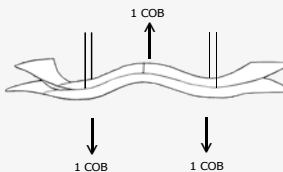

a tempo perso 160

Size lamp

Suspension lamp
in hand-thumped aluminium
cm 160X40

Aluminium base
cm 18X9X3,5

4 steel cables cm 200
Silicon cable cm 200

Weight kg 7,5

Electric supply

4 led COB
10W - max 2100mA
11780 Lm emitted
3000°K - CRI 85
Phase cut dimmable
power supply included

2700°K and other dimming
ways on request

Finishing

TOTAL PAINTED:
embossed white..B - embossed black..N
metallic anthracite..MA - coffee..CA - purple red..PR
embossed brown..BR - sahara..S - champagne..CH
antique pink..R

TOTAL LEAF: silver..TA - gold..TO - copper..TR

TOTAL LEAF: bronze..TB

DOUBLE FINISHING: painting and leaf

DOUBLE FINISHING: painting and bronze leaf

Price tax excluded

Mod. A e B € 1.725,00
Mod. C e D € 1.990,00

Mod. A e B € 1.899,00
Mod. C e D € 2.166,00

Mod. A e B € 2.232,00
Mod. C e D € 2.544,00

Mod. A e B € 2.073,00
Mod. C e D € 2.334,00

Mod. A e B € 2.278,00
Mod. C e D € 2.568,00

a tempo perso 220

Suspension lamp
in hand-thumped aluminium
cm 220X40

Aluminium base
cm 18X9X3,5

4 steel cables cm 200
Silicon cable cm 200

Weight kg 11

6 led COB
10W - max 2100mA
12040 Lm emitted
3000°K - CRI 85
Phase cut dimmable
power supply included

2700°K and other dimming
ways on request

TOTAL PAINTED:
embossed white..B - embossed black..N
metallic anthracite..MA - coffee..CA - purple red..PR
embossed brown..BR - sahara..S - champagne..CH
antique pink..R

TOTAL LEAF: silver..TA - gold..TO - copper..TR

TOTAL LEAF: bronze..TB

DOUBLE FINISHING: painting and leaf

DOUBLE FINISHING: painting and bronze leaf

Mod. A e B € 2.932,00
Mod. C e D € 3.373,00

Mod. A e B € 3.228,00
Mod. C e D € 3.636,00

Mod. A e B € 3.793,00
Mod. C e D € 4.271,00

Mod. A e B € 3.389,00
Mod. C e D € 3.830,00

Mod. A e B € 3.727,00
Mod. C e D € 4.214,00

POSSIBLE SOLUTIONS

a tempo perso 100a2

a tempo perso 100a3

Model - B

a tempo perso 160

a tempo perso 220