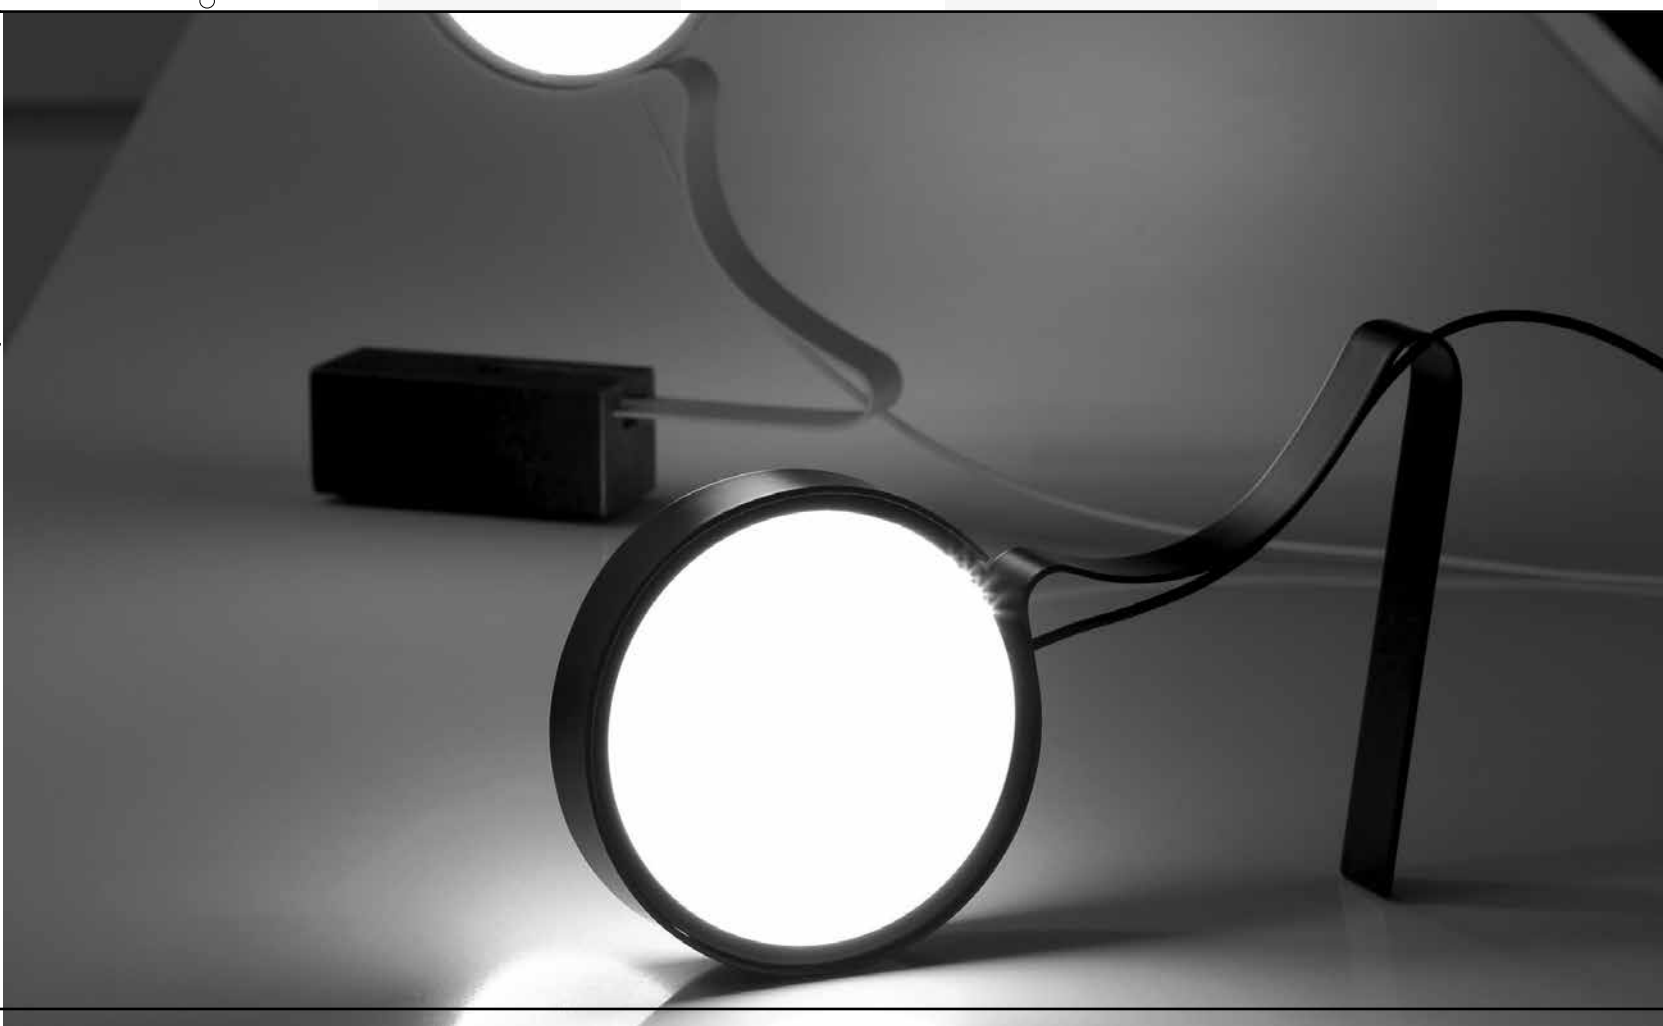

dnd-sospensione-quattro	Size lamp	Electric supply	Finishing	Price tax excluded
	Suspension lamp	Double reflective opal led discs	TOTAL PAINTED: embossed white..B - embossed black..N metallic anthracite..MA - coffee..CA - purple red..PR embossed brown..BR - sahara..S - champagne..CH antique pink..R	€ 1.388,00
	Painted aluminium base cm 55X5,5X4	4X8W 24V 4000 Lm emitted 3000°K - CRI 85 Phase cut dimmable power supplies included	TOTAL LEAF: silver..TA - gold..TO - copper..TR	€ 1.414,00
	Silicon coaxial cables cm 150	2700°K and other dimming ways on request	TOTAL LEAF: bronze..TB	€ 1.556,00
	Suspension lamp	Double reflective opal led discs	TOTAL PAINTED: embossed white..B - embossed black..N metallic anthracite..MA - coffee..CA - purple red..PR embossed brown..BR - sahara..S - champagne..CH antique pink..R	€ 1.750,00
	Painted aluminium base Ø cm 24,5X5	5X8W 24V 5000 Lm emitted 3000°K - CRI 85 Phase cut dimmable power supplies included	TOTAL LEAF: silver..TA - gold..TO - copper..TR	€ 1.785,00
	Silicon coaxial cables cm 150	2700°K and other dimming ways on request	TOTAL LEAF: bronze..TB	€ 1.961,00
	Suspension lamp	Double reflective opal led discs	TOTAL PAINTED: embossed white..B - embossed black..N metallic anthracite..MA - coffee..CA - purple red..PR embossed brown..BR - sahara..S - champagne..CH antique pink..R	€ 3.438,00
	Painted aluminium base Ø cm 50X7	10X8W 24V 10000 Lm emitted 3000°K - CRI 85 Phase cut dimmable power supplies included	TOTAL LEAF: silver..TA - gold..TO - copper..TR	€ 3.501,00
	Silicon coaxial cables n. 10 cm 150	2700°K and other dimming ways on request	TOTAL LEAF: bronze..TB	€ 3.853,00
	Suspension lamp	Double reflective opal led discs	TOTAL PAINTED: embossed white..B - embossed black..N metallic anthracite..MA - coffee..CA - purple red..PR embossed brown..BR - sahara..S - champagne..CH antique pink..R	€ 6.178,00
	Painted aluminium base Ø cm 70X7	20X8W 24V 20000 L m emitted 3000°K - CRI 85 Phase cut dimmable power supplies included	TOTAL LEAF: silver..TA - gold..TO - copper..TR	€ 6.291,00
	Silicon coaxial cables n. 10 cm 150 n. 10 cm 200	2700°K and other dimming ways on request	TOTAL LEAF: bronze..TB	€ 6.920,00
	Lamps weight kg 3,5 Base weight kg 8			
	Lamps weight kg 7 Base weight kg 12,5