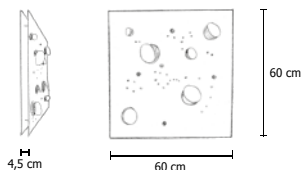

Buchi p/pl 60

Wall/ceiling lamp
in aluminium
cm 60X60X4,5

Weight kg 4,6

4 led COB
10W - max 500mA
7800 Lm emitted
3000°K - CRI 85
Phase cut dimmable
power supply included

2700°K and other dimming
ways on request

TOTAL PAINTED:
embossed white..B - embossed black..N
metallic anthracite..MA - coffee..CA - purple red..PR
embossed brown..BR - sahara..S - champagne..CH
antique pink..R

TOTAL LEAF: silver..TA - gold..TO - copper..TR

TOTAL LEAF: bronze..TB

DOUBLE FINISHING: painting and leaf

DOUBLE FINISHING: painting and bronze leaf

€ 859,00

€ 885,00

€ 973,00

€ 929,00

€ 1.022,00