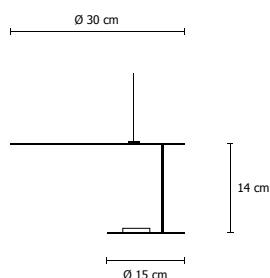

Suspension lamp
in polished steel
Ø cm 30X14

Steel base
Ø cm 12,5X3

Silicon coaxial cable cm 150

Weight kg 1,3

1 led COB
14W - 350mA
2900 Lm emitted
3000°K - CRI 85
Phase cut dimmable
power supply included