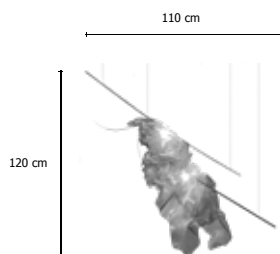

Parachute

Suspension lamp
in brass and copper
interlaced wire meshes
cm 110X60X120

2 polished brass rods cm 95

Steel base
Ø cm 7,5X3

4 steel cables cm 200
2 silicon cables cm 200

Weight kg 1,4

2 E 14 LED
7W 220V
included
2110 Lm emitted = 150W
2700°K - CRI> 85

Brass and copper
interlaced wire meshes

€ 1.621,00