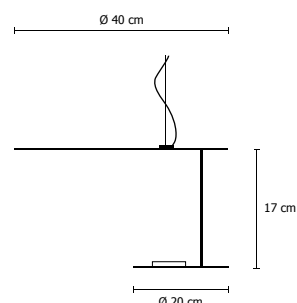

DoppioZero 40 Sosp